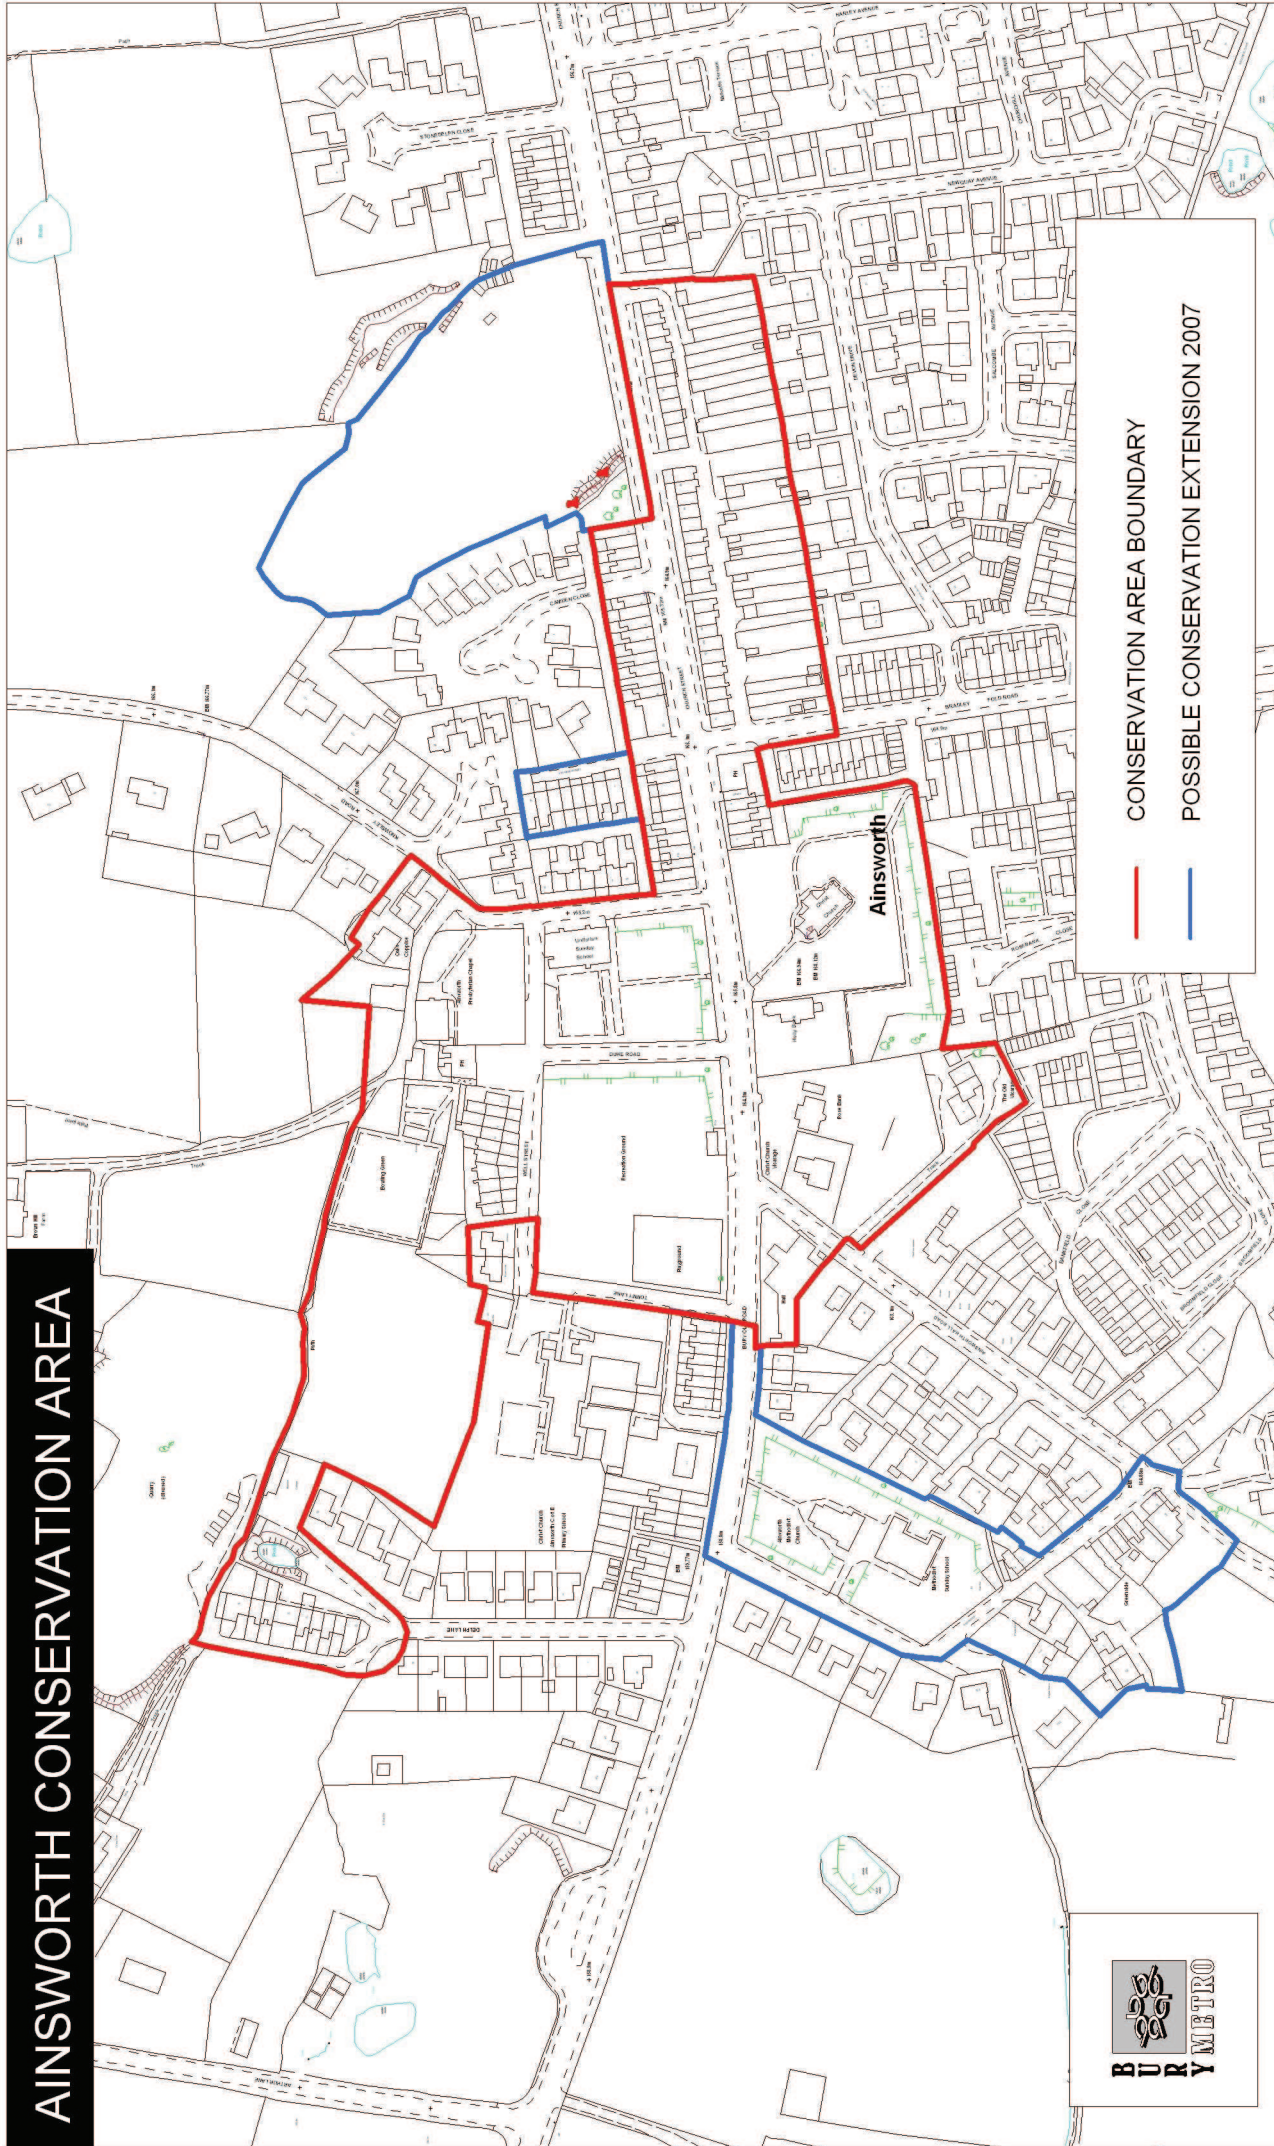

AINSWORTH CONSERVATION AREA

— CONSERVATION AREA BOUNDARY
— POSSIBLE CONSERVATION EXTENSION 2007

Scale:
1 to 3000

Produced from the Ordnance Survey mapping with the permission of the Controller of Her Majesty's Stationery Office.
(c) Crown Copyright. Unauthorised reproduction infringes Crown Copyright and may lead to Civil proceedings.
Bury MBC/00023063/2007.